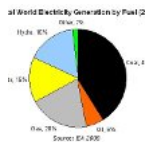

Read more at the [AlphaGalileo Foundation](#)

Tags: [3D](#), [CT Scan](#), [digital imaging](#), [Dryops](#), [microtomograph](#), [Professor Javier Alba Tercedor](#), [SkyScan](#), [University of Granada](#), [water beetle](#)  
WE RECOMMEND

Paid Distribution  
The 10 Most Stereotypical Ad:tech Photos

Digiday

Pi visualized to 4 million decimal places in one image  
[Geek.com - Geek-Cetera](#)

Paid Distribution  
The World's Most Hated Energy Source Could Make You a Fortune